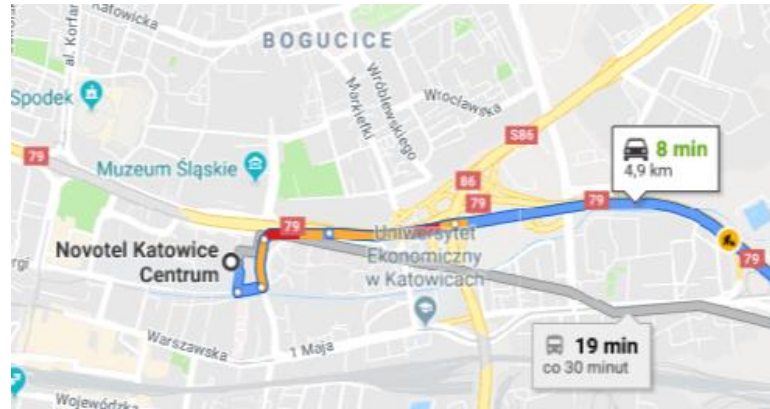

Breakfasts- excellent selection of menu

New renovated Superior and Executive Rooms

In Balance by Novotel Wellness- only one 4* hotel with pool

HOTEL LOCATION

Hotel located in the city center, 1,5km from railway station.
Very convenient access from main roads- from Worclaw, Krakow and Warsaw.

SHAFT WILSON	4,9 KM
RAILWAY STATION	1,5 KM
KATOWICE PYRZOWICE AIRPORT	32 KM

CONTACT DETAILS

Novotel Katowice Centrum
Al.Rozdzińskiego 16
40-202 Katowice

Reservation Department:
Tel. +48 32 200 44 50/51
Fax: +48 32 200 44 12
E:mail: H3377-RE1@accor.com