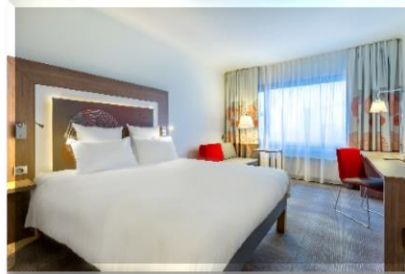

RATE OFFER FOR ART NAIF FESTIVAL 2019

PLN 229 SGL STANDARD 269 DBL STANDARD
PLN 269 SGL SUPERIOR 309 DBL SUPERIOR

Buffet breakfast, WIFI, tax and Fitness Centre acces included

HOTEL UNIQUE POINTS

NOVO 2- Discover place where life tests better!

Breakfasts- excellent selection of menu

New renovated Superior and Executive Rooms

In Balance by Novotel Wellness- only one 4* hotel with pool

HOTEL LOCATION

Hotel located in the city center, 1,5km from railway station.
Very convenient access from main roads- from Worclaw, Krakow and Warsaw.