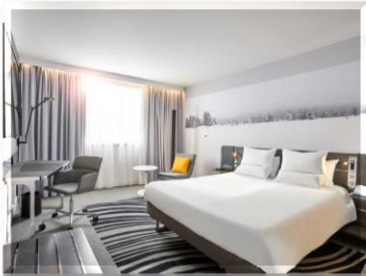

RATE OFFER FOR ART NAIF FESTIVAL 2019

PLN 229 SGL STANDARD 269 DBL STANDARD
PLN 269 SGL SUPERIOR 309 DBL SUPERIOR

Buffet breakfast, WIFI, tax and Fitness Centre acces included

HOTEL UNIQUE POINTS

NOVO 2- Discover place where life tests better!

Breakfasts- excellent selection of menu

New renovated Superior and Executive Rooms

In Balance by Novotel Wellness- only one 4* hotel with pool

HOTEL LOCATION

Hotel located in the city center, 1,5km from railway station.
Very convenient access from main roads- from Worclaw, Krakow and Warsaw.