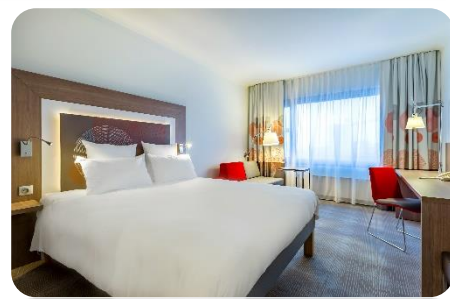

RATE OFFER FOR ART NAIF FESTIVAL 2019

PLN 229 SGL STANDARD 269 DBL STANDARD
PLN 269 SGL SUPERIOR 309 DBL SUPERIOR

Buffet breakfast, WIFI, tax and Fitness Centre acces included

HOTEL UNIQUE POINTS

NOVO 2- Discover place where life tests better!

Breakfasts- excellent selection of menu

New renovated Superior and Executive Rooms

In Balance by Novotel Wellness- only one 4* hotel with pool

HOTEL LOCATION

Hotel located in the city center, 1,5km from railway station.
Very convenient access from main roads- from Worclaw, Krakow and Warsaw.